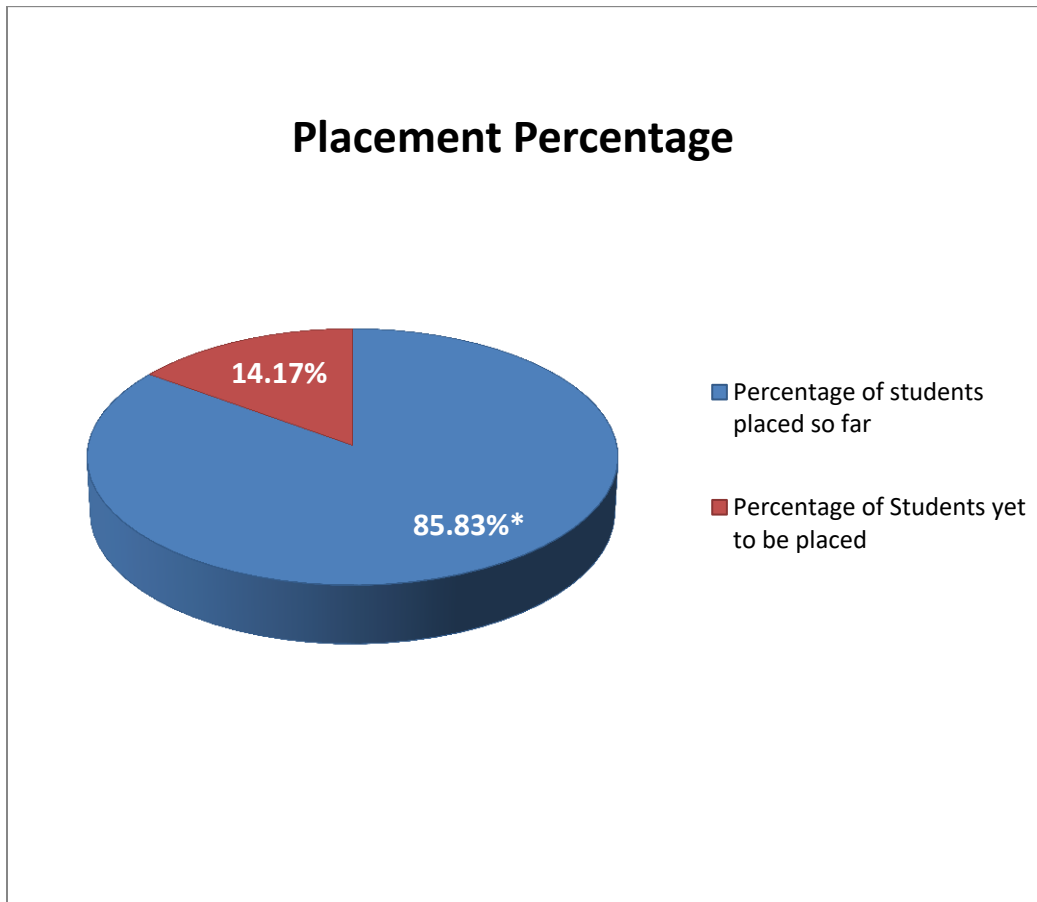

R.M.K COLLEGE OF ENGINEERING AND TECHNOLOGY
RSM NAGAR, PUDUVOYAL-601206
DEPARTMENT OF ELECTRONICS & COMMUNICATION
ENGINEERING

PLACEMENT STATUS 2019-23 BATCH

Total Eligible Students	120
Total Students Placed	103*
Single Offers	85
Dual Offers	15
Triple Offers	3

*Placement is in progress